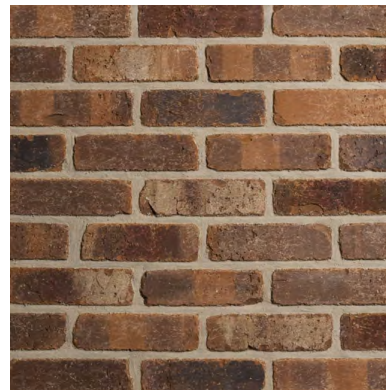

Hebron Brick - Speak Easy Thin Brick  
Plant - Hebron, ND

**Hebron Brick - Americana Thin Brick Line**  
**Plant - Hebron, ND**

Flats - 50 pieces per box  
7.5 sq ft per box

Corners - 25 pieces per box  
5 In ft per box