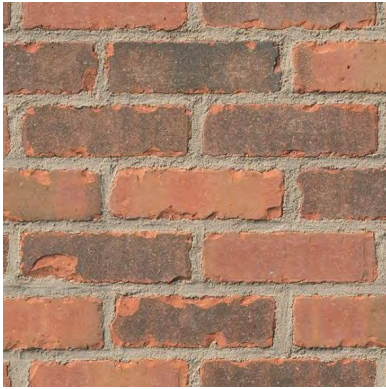

Hebron Brick - Speak Easy Thin Brick  
Plant - Hebron, ND

**Hebron Brick - Americana Thin Brick Line**  
**Plant - Hebron, ND**

Flats - 50 pieces per box  
7.5 sq ft per box

Corners - 25 pieces per box  
5 In ft per box