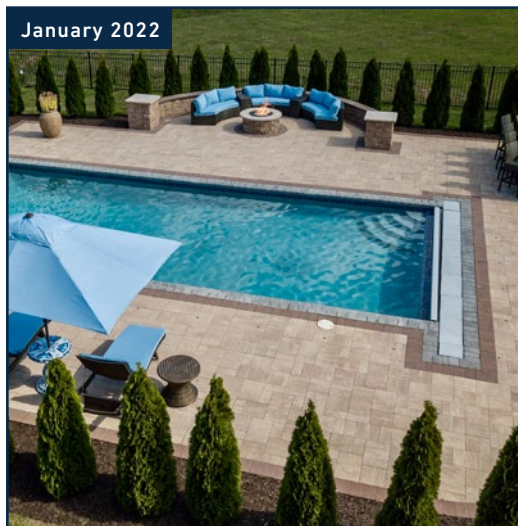

BYRON & SONS
Lonny Arter | Delmar, DE