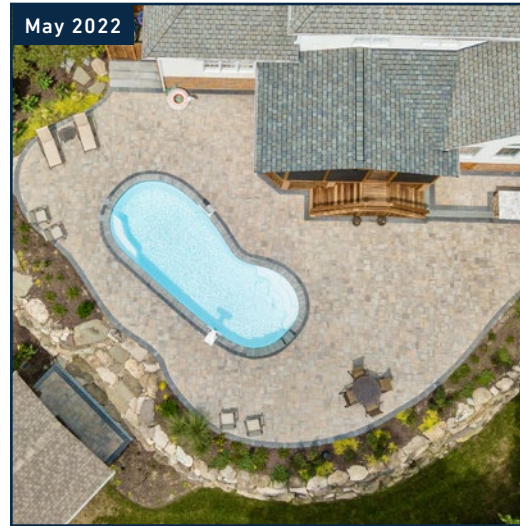

COMMONWEALTH CURB APPEAL

Josh Goff | Midlothian, VA