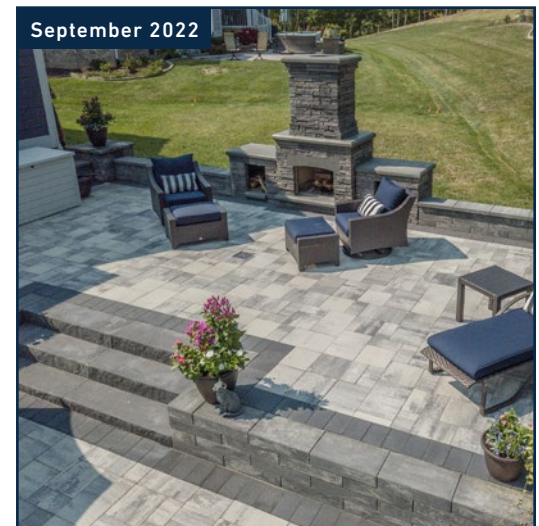

RIVERSIDE CUSTOM HARDSCAPES

Daniel Bradshaw | Richmond, VA

*To submit your projects to the Hardscape Hero Program,
visit [HardscapeHero.com](https://www.HardscapeHero.com)*