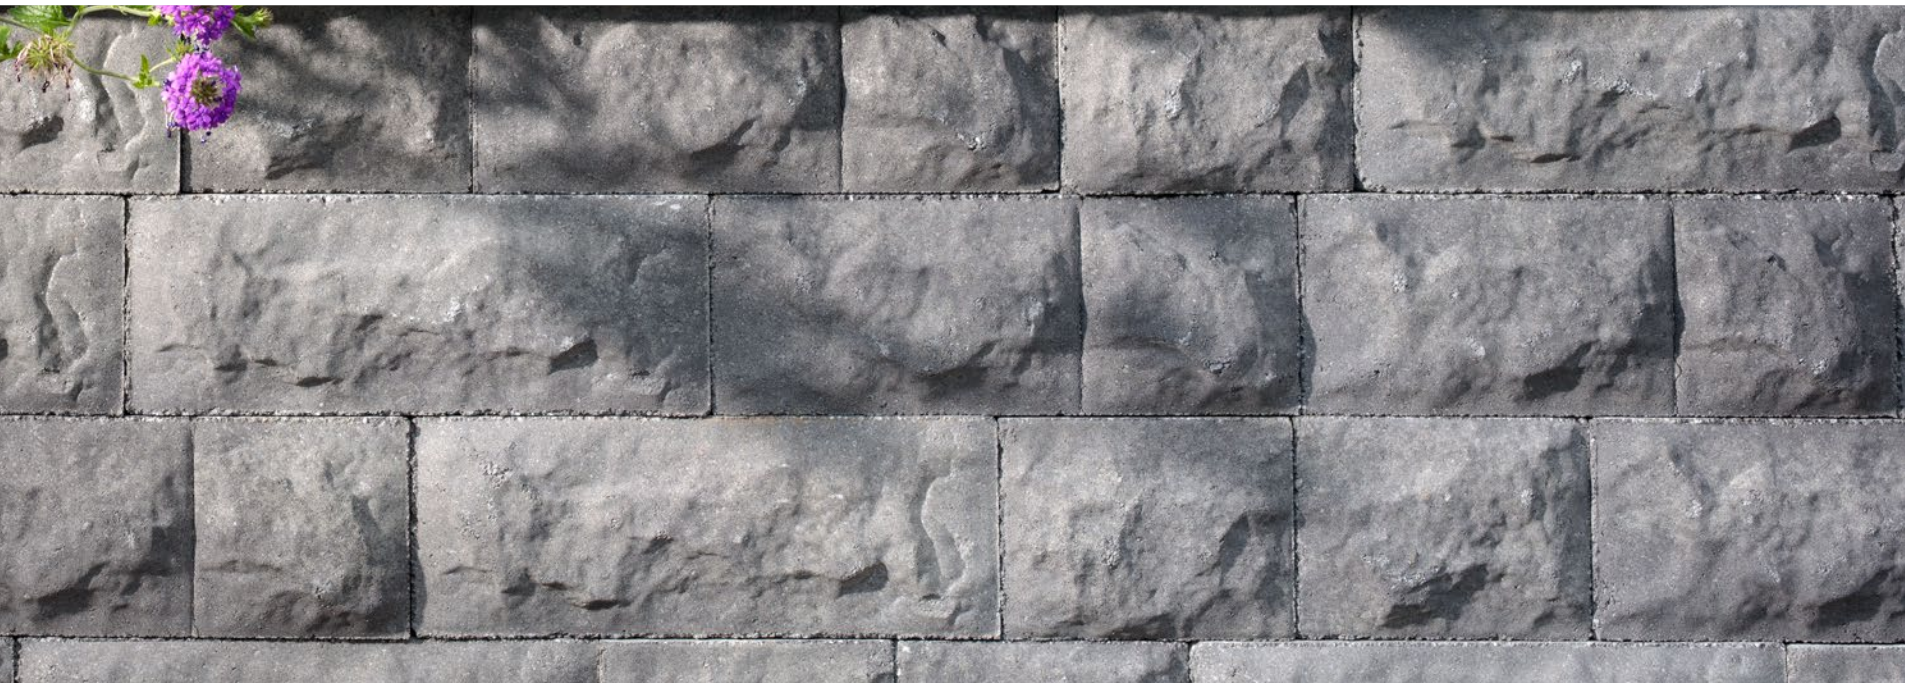

See page 85

It's Always
5 O'clock Here

BELAIR WALL[®]

6" FREESTANDING / RETAINING WALL

CROFTON SERIES

DANVILLE BLEND

SABLE BLEND

H x W x D