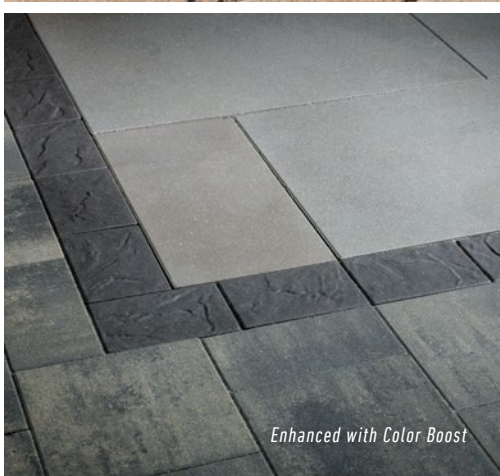

Enhanced color with gloss finish

ADHESIVES

Hardscape foam adhesive

Vertical hardscape adhesive

Edging, Spacers & Panel Base System

Fortified hardscape concrete edging

Dry mudset for concrete overlays

Enhanced with Color Boost