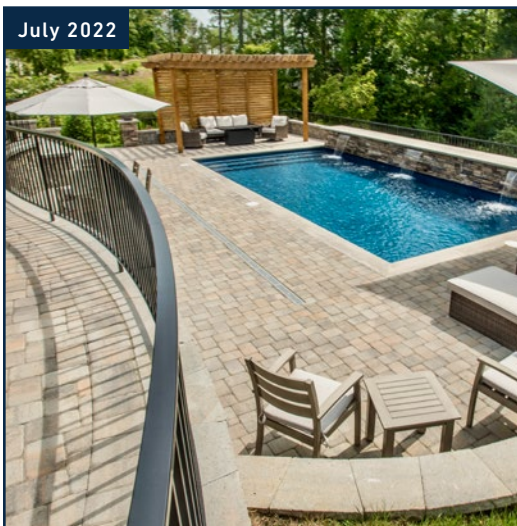

OAK VALLEY LANDSCAPE & HARDSCAPE

Tyler Marshall | Mechanicsville, VA