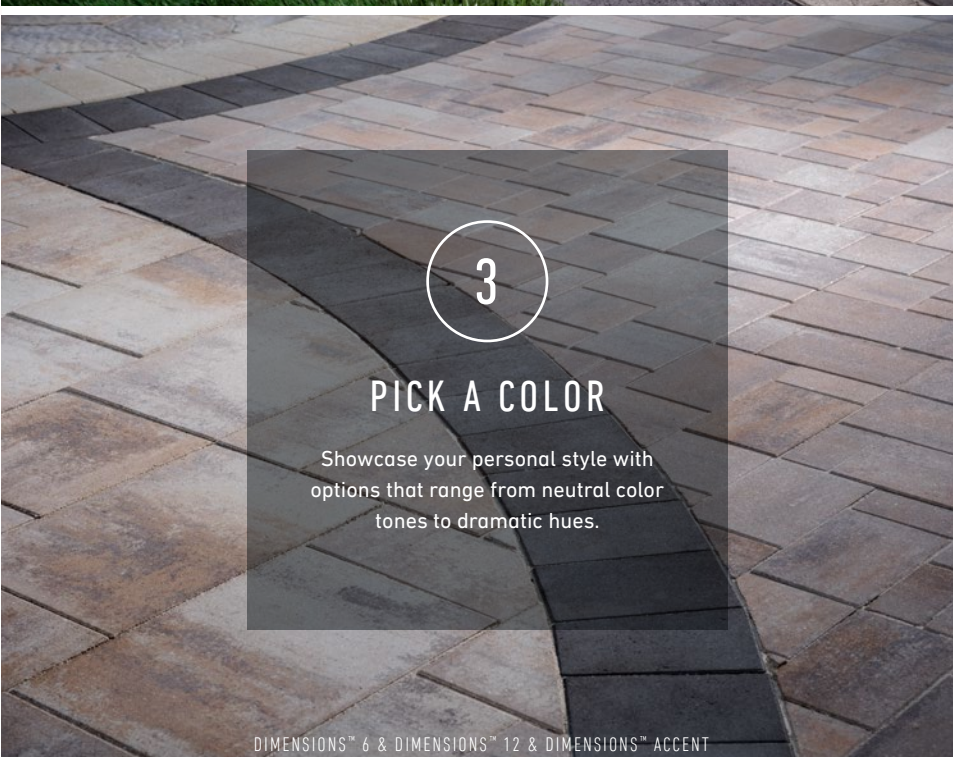

GEOMETRIC SHAPES

2

PICK A TEXTURE

Choose your favorite texture for your entire project. Smooth, natural, tufted or tumbled the options are limitless!

ORIGINS™ 12, ORIGINS™ ACCENTS & BROOKLYN PAVER

3

PICK A COLOR