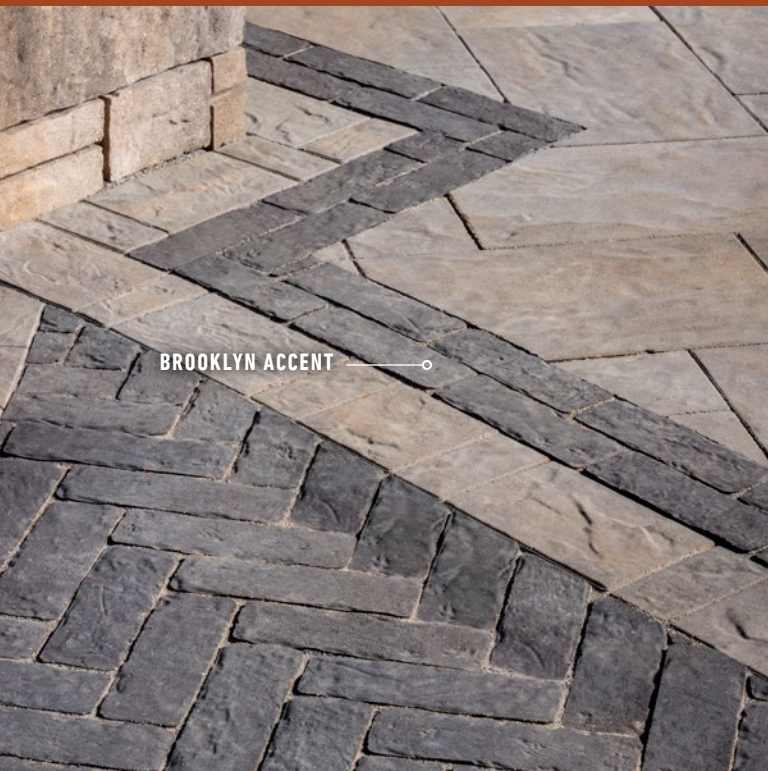

TRU-SCAPES®
PAVER LIGHTS
PAGE 85

ASHLAR TANDEM™
WALL & CAP
PAGE 46

NEW

BROOKLYN™

PAVER / 60MM

BROOKLYN ACCENT

RICHMOND SERIES

MIDNIGHT