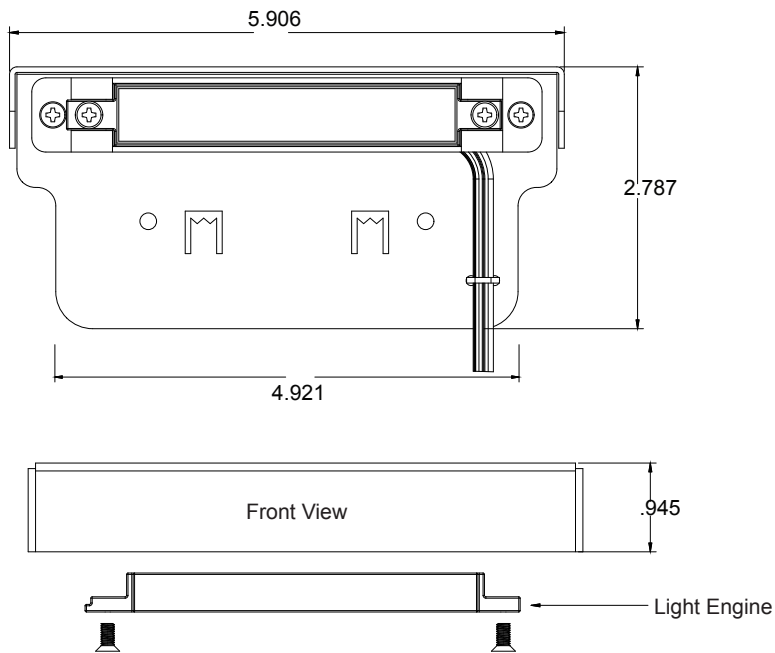

## Specifications:

- Marine grade A360 alloy construction
- Sealed, water resistant LED compartment
- 8' 18/2 wire lead
- 2' FLEX™ Auxiliary wire lead
- Available in 2700K and 3000K
- Serviceable light engine
- 40,000 hr. LED lifespan
- AMC - Anti-Moisture Connections
- Limited 5 year warranty