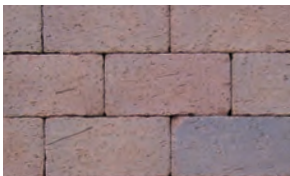

Looking to find ideas to re-imagine your outdoor space?
Head over to our inspiration gallery for the latest idea galleries and literature.

Clay Pavers

Clay Pavers are made from natural clay that is found in the ground and has been cast into a form, dried, then kiln fired.

They are traditionally the size of a standard or modular brick but without core holes. Additionally, many selections may be manufactured thicker for heavy vehicular use.

Popular Color Selections

English Edge
Red

English Edge
Autumn

Pathway
Full Range

Pathway
Dark Accent

Rumbled Cocoa

Steel City Full Range

52-DD

Cream

General Availability	T	H	L	
Standard	4"	2-1/4"	8"	in.
Standard Thin	4"	1-3/8"	8"	in.
Modular	3-5/8"	2-1/4"	7-5/8"	in.
Modular Thin	3-5/8"	1-3/8"	7-5/8"	in.

* Size and availability vary per manufacturer.
Please check with your local Brickworks Supply Center for best selection!

Image: English Edge, Cocoa

Concrete Pavers

Concrete pavers offer the most color, size and pattern options available and are typically the most economical price point option in hardscape.